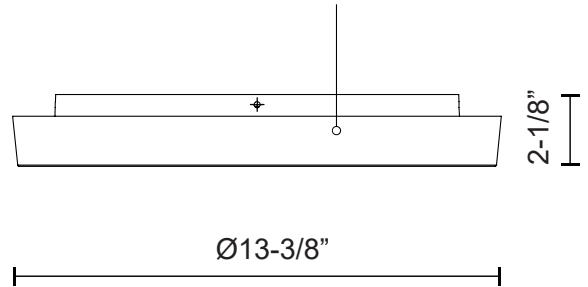

DESCRIPTION

Architectural exterior flush mount, die-cast shallow profile aluminum body with frosted PC cover maximize light output without hot spot.

SPECIFICATION DETAILS

Fixture Dimensions	D13-3/8" x H2-1/8"
Light Source	LED with DC Driver
Wattage	25W
Total Lumens	2625lm
Delivered Lumens	BK-2673lm
Voltage	120-277V
Color Temperature	3000K
CRI (Ra)	80CRI
Optional Color Temps	2700K - 5000K Available, Minimum Order Quantities Apply
LED Rated Life	50,000 hours
Dimming	100% - 10%, 0-10V Dimmer (Not Included)
Diffuser Details	White PC Diffuser
Location	Wet, IP65
Mounting Style	All Orientation; Ceiling and Wall;
Finish Option(s)	Black

* For custom options, consult factory for details.

* For warranty information, please visit www.kuzcolighting.com/warranty

Aluminum Finish
BK - Black

COMMENT